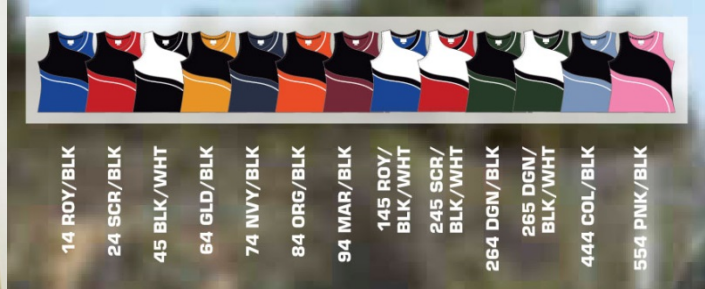

# Moisture Stretch

A

- 14 ROY/BLK
- 24 SCR/BLK
- 45 BLK/WHT
- 64 GLD/BLK
- 74 INVY/BLK
- 84 ORG/BLK
- 94 MAR/BLK
- 145 ROY/BLK/WHT
- 245 SCR/BLK/WHT
- 264 DGN/BLK
- 265 DGN/BLK/WHT
- 444 COL/BLK
- 554 PNK/BLK

## A. Shell

Youth #1084/ Adult #1044 \$32.95

Micropoly/Spandex, racerback, cut-out back.  
 Youth Bust: 2XS(23-24), XS(25-26), S(26-27), M(27.5-28.5), L(29-30), XL(30.5-31.5)  
 Adult Bust: XS(32-34), S(34-36), M(36-38), L(38-41), XL(41-43), 2XL(43-46)  
 See color options.

## Skirt

Youth #4084/ Adult #4044 \$40.95

Micropoly/Spandex, elastic waistband.  
 Youth Waist: 2XS(21-22), XS(21.5-22.5), S(22-23), M(23-24), L(24-25), XL(25-26)  
 Adult Waist: XS(24-26), S(26-28), M(28-30), L(30-33), XL(33-35), 2XL(35-38)  
 See color options.