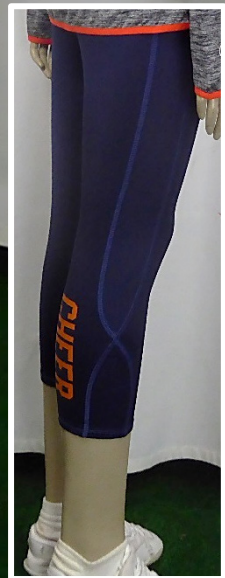

C

D. Cherish Tank
#3009 \$22.95

Poly/Cotton slub fabric, front and back yoke, tulip back, raw edge hem. XS-2XL.
Yoke/Grey Bdy: Red, Ryl, Nvy, Athr Grey, Lt Org, Lavender, Lime, Fuch.

Rally Short
**Youth #YK11/
Adult #K11 \$27.95**
Cotton/Poly fleece, drawstring, side pockets. YS-YL/XS-2XL.
Char, Oxf, Fuch, Army, Nvy.

E

Side Mesh Panels ↓

D

E. Force Training Quarter Zip
**Ladies #222300/
Unisex #222500 \$64.95**

Sof-tec Primo Poly/Spandex fabric, raglan sleeve w/ thumbholes, 1/4 zip w/ reflective zipper tape.

Ladies XS-2XL/ Unisex S-4XL. Hthr Gry Bdy/Trim-Blk, Yel, Dk Gry (unisex only), Lime, Nvy, Org, Fusch, Pur, Ryl, Red.