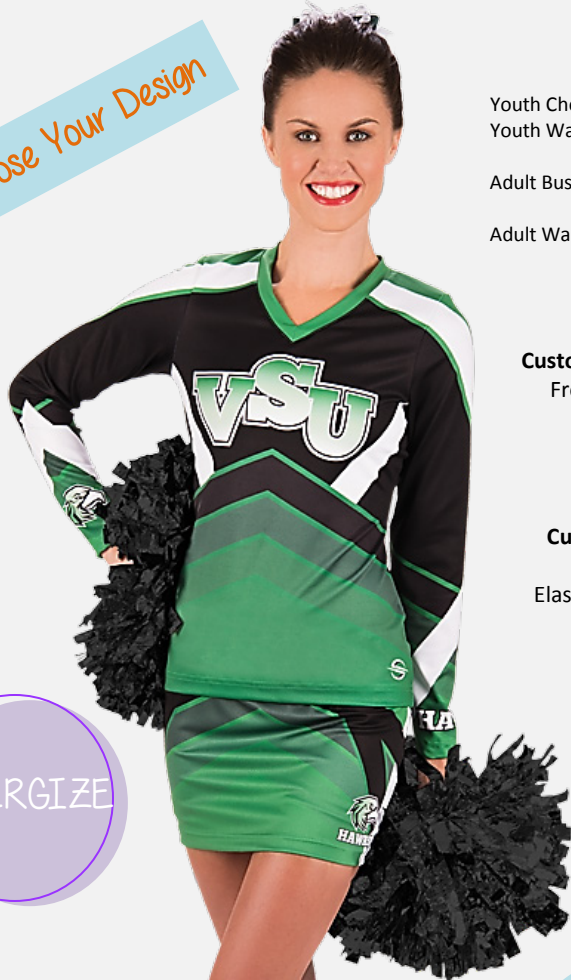

Choose Your Design

ENERGIZE

Sublimated Uniform Sizing

Youth Chest: YS(26-27), YM(28-29), YL(29-30), YXL(31-32)
Youth Waist: YS(22-23), YM(23-24), YL(24-25), YXL(25-26)

Adult Bust: XS(32-34), S(34-36), M(36-38), L(38-41),
XL(41-43), 2XL(43-46)
Adult Waist: XS(24-26), S(26-28), M(28-30), L(30-33),
XL(33-36), 2XL(36-39)

Custom Sublimated Long Sleeve Top

Front & Back design, v-neck, all lettering included.

Girls #CSCSLSSG \$64.95
Ladies #CSCSLSS \$75.95

Custom Sublimated Cheer Skirt w/Built In Boy Cut Brief

Elastic waist, all lettering included.