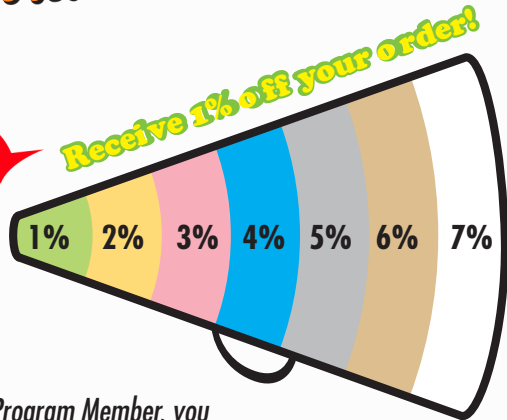

Spend	Level	Discount
$500 to $1000	green	1%
$1,001 to $5,000	yellow	2%
$5,001 to $15,000	pink	3%
$15,001 to $25,000	blue	4%
$25,001 to $35,000	silver	5%
$35,001 to $50,000	gold	6%
$50,001 and up	diamond	7%

BC★Rewards Program

The more you buy the more you save!

For example: **$Spend**
$500

=

As a BC★Rewards Program Member, you have the opportunity to save on all campwear, warmups, footwear, accessories & lettering. (Except custom uniforms & warmups and already discounted uniform & campwear packages.)

Terms & Conditions on Reverse