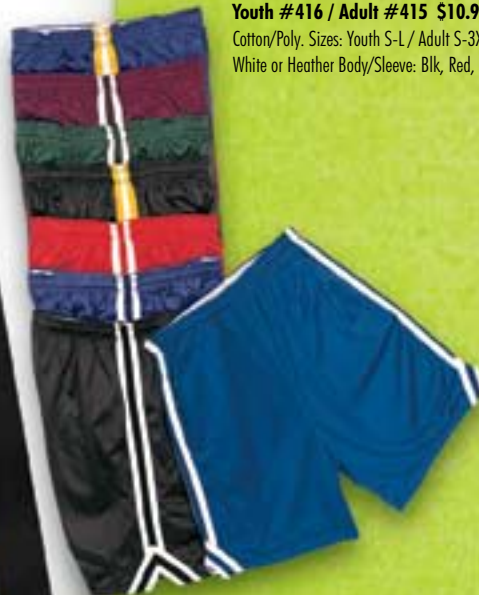

Athletic Tank
Youth #181 / Adult #180 \$8.50
 Cotton/Poly.
 Sizes: Youth S-L / Adult S-2XL
 Colors: All athletic colors including
 Ash & Hthr

V-Neck Stripe Tee
Youth #211 / Adult #210 \$12.95
 Cotton/Poly, white trim.
 Sizes: Youth M-L / Adult S-XL
 Colors: All athletic colors w/White trim
 & White tee w/Black trim.

guys we've got you covered

Raglan Shooter
Youth #416 / Adult #415 \$10.95
 Cotton/Poly. Sizes: Youth S-L / Adult S-3XL
 White or Heather Body/Sleeve: Blk, Red, Ryl, Nvy

Side Stripe Mesh Short #646 \$24.95
 Nylon tricot mesh, 3 stripe trim.
 Youth 5" inseam/Adult 7" inseam.
 Sizes: Youth S-XL / Adult S-2XL
 Short/White Stripe: Blk, Mar, Nvy, Dk Grn, Ryl, Scarlet
 Short/Stripe: Blk/Gld, Blk/Scr, Scr/Gld, Nvy/Gld, Blk/Dk Grn