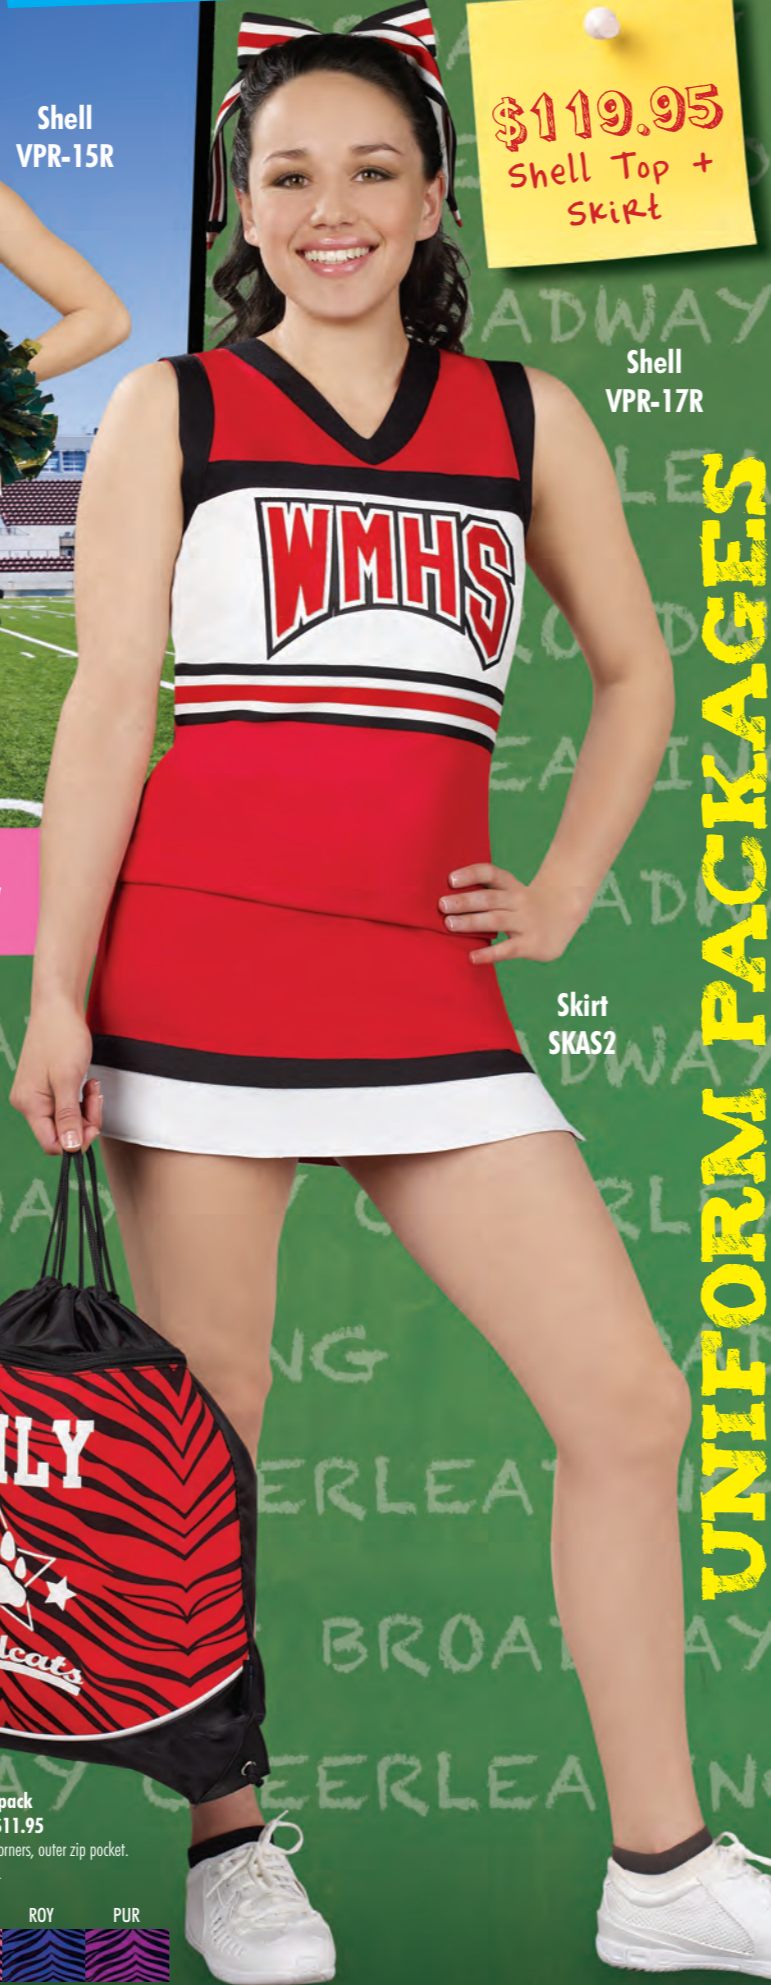

**Great Deal!**

Select any shell style on these two pages!

See main catalog pages 64-67 + B2-B5 for more designs.

Skirt SKASP2

Shell VPR-15R

Shell VPR-17R

Skirt SKAS2

**\$119.95**  
Shell Top + Skirt

**UNIFORM PACKAGES**

Shell VPR-18R

Skirt SKAS3

**\$169.95**  
Shell Top + Bodyliner + Skirt

**Choose your skirt:**  
Knife Pleat (SKK2 or SKK5)  
3 Pleat (SK3P2)  
A-Line w/ Side Slits (SKAS2 or SKAS3)  
A-Line w/ Side Panel (SKASP2)  
A-Line w/ Front Notch (SKAV2)  
A-Line w/ Side Stripe (SKA3)