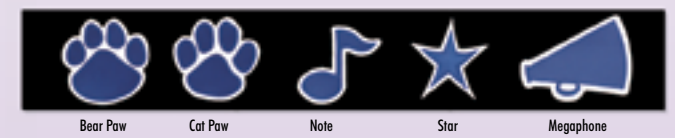

bar options

SYMBOLS

Satin stitch outline

Select a contrasting thread color for a 2 or 3 color effect. Add + $1.00 per letter. See page 188 for thread colors.

PRICING

# of letters per garment	1-Color	2-Color	3-Color
1	$4.50	$6.00	$8.00
2	$6.50	$9.50	$13.00
3	$8.25	$12.75	$18.00
4	$10.25	$16.25	$23.25
5	$12.50	$19.00	$28.00
6	$14.50	$23.50	$33.00
Over 6/letter	+$3.00	+$4.25	+$5.25

Note: Connected lettering on stretch garments will restrict the stretch of the garment.