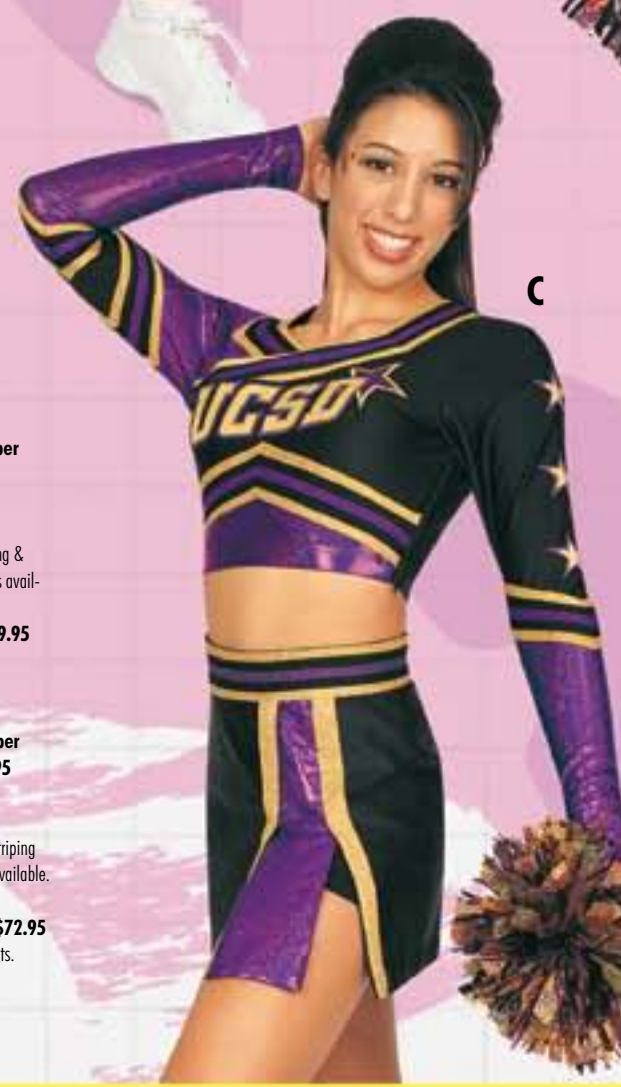

C. Crop Stretch Flex Body Shaper
BSVC-632R Solid Back $88.95
BSVC-632 Front/Back Design
w/side zip $107.95
Shown in 3-point neck, metallic striping &
hologram panels. Only striping options avail-
able. Lettering Tackle Twill-Custom.
Stretch Flex Skirt SK1PFC2 $79.95
1 pleat flier w/contrasting panel.

D. Crop Stretch Flex Body Shaper
BSLS-061S Solid Back $130.95
BSLS-061 Front/Back Design
$148.95
Shown in v-neck, metallic/iridescent striping
& shattered glass panels. All options available.
Lettering Tackle Twill-Elite & Stars.
Stretch Flex Skirt SKVWASP5 $72.95
V-waist A-line w/side panels & side slits.